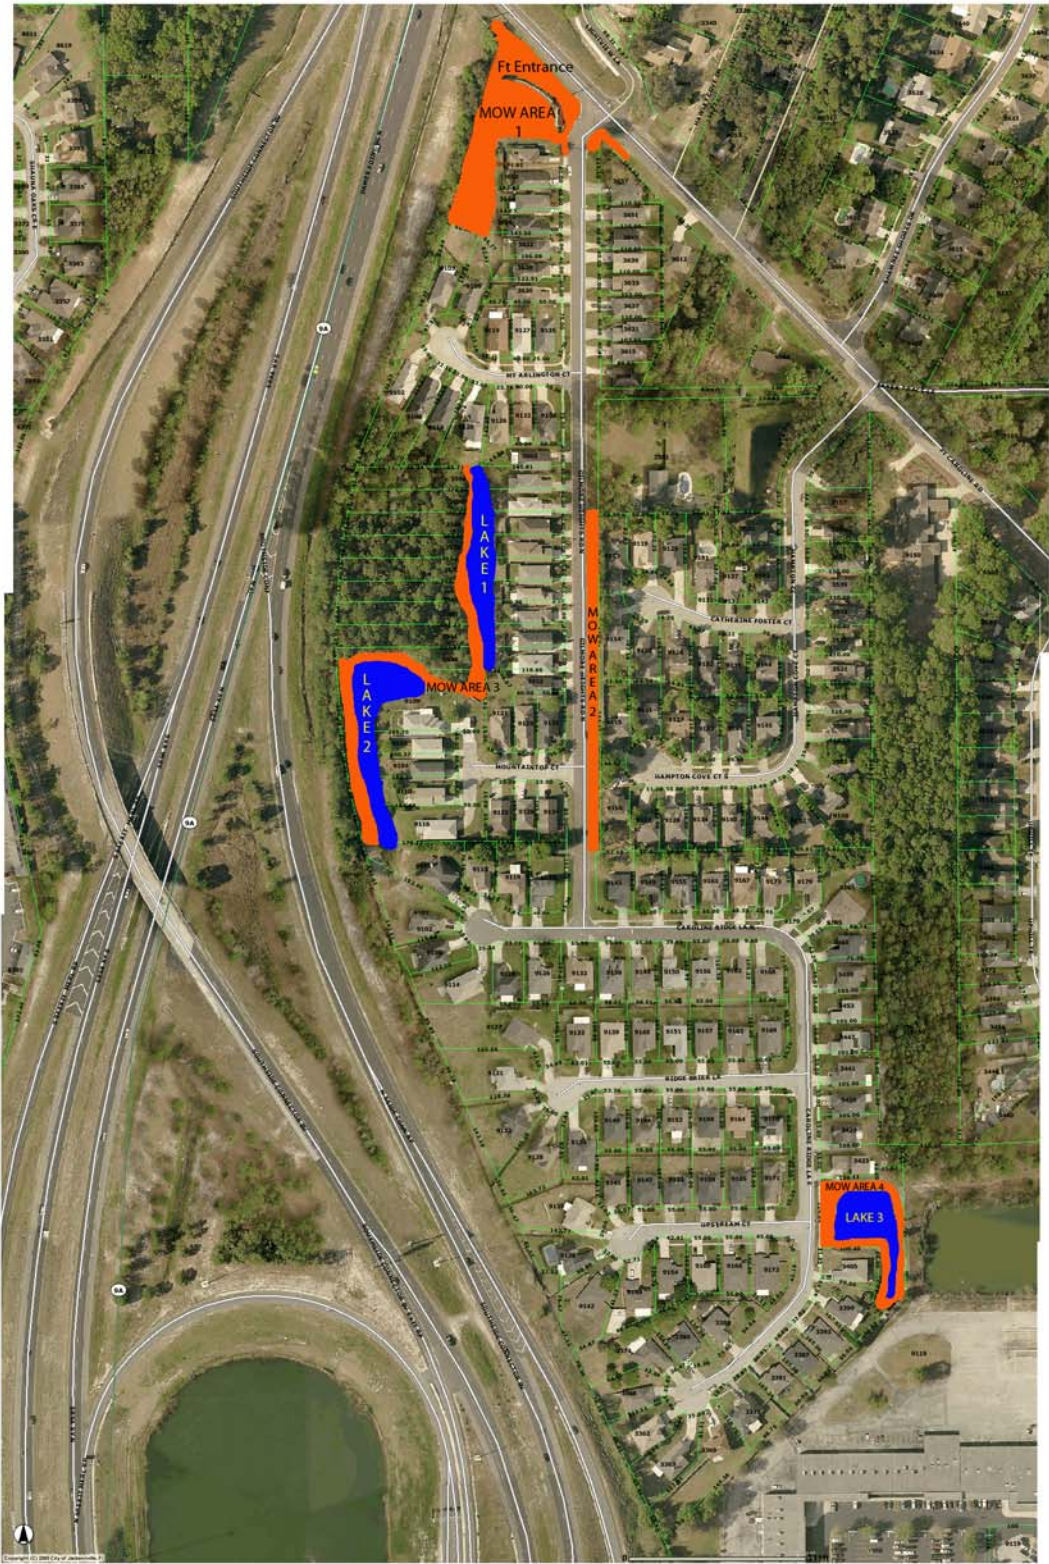

CAROLINE RIDGE OWNERS ASSOCIATION

BLUE: LAKE MAINTENANCE AREAS (MONTHLY)
ORANGE: LAWN MAINTENANCE AREAS (42 TIMES PER YEAR)