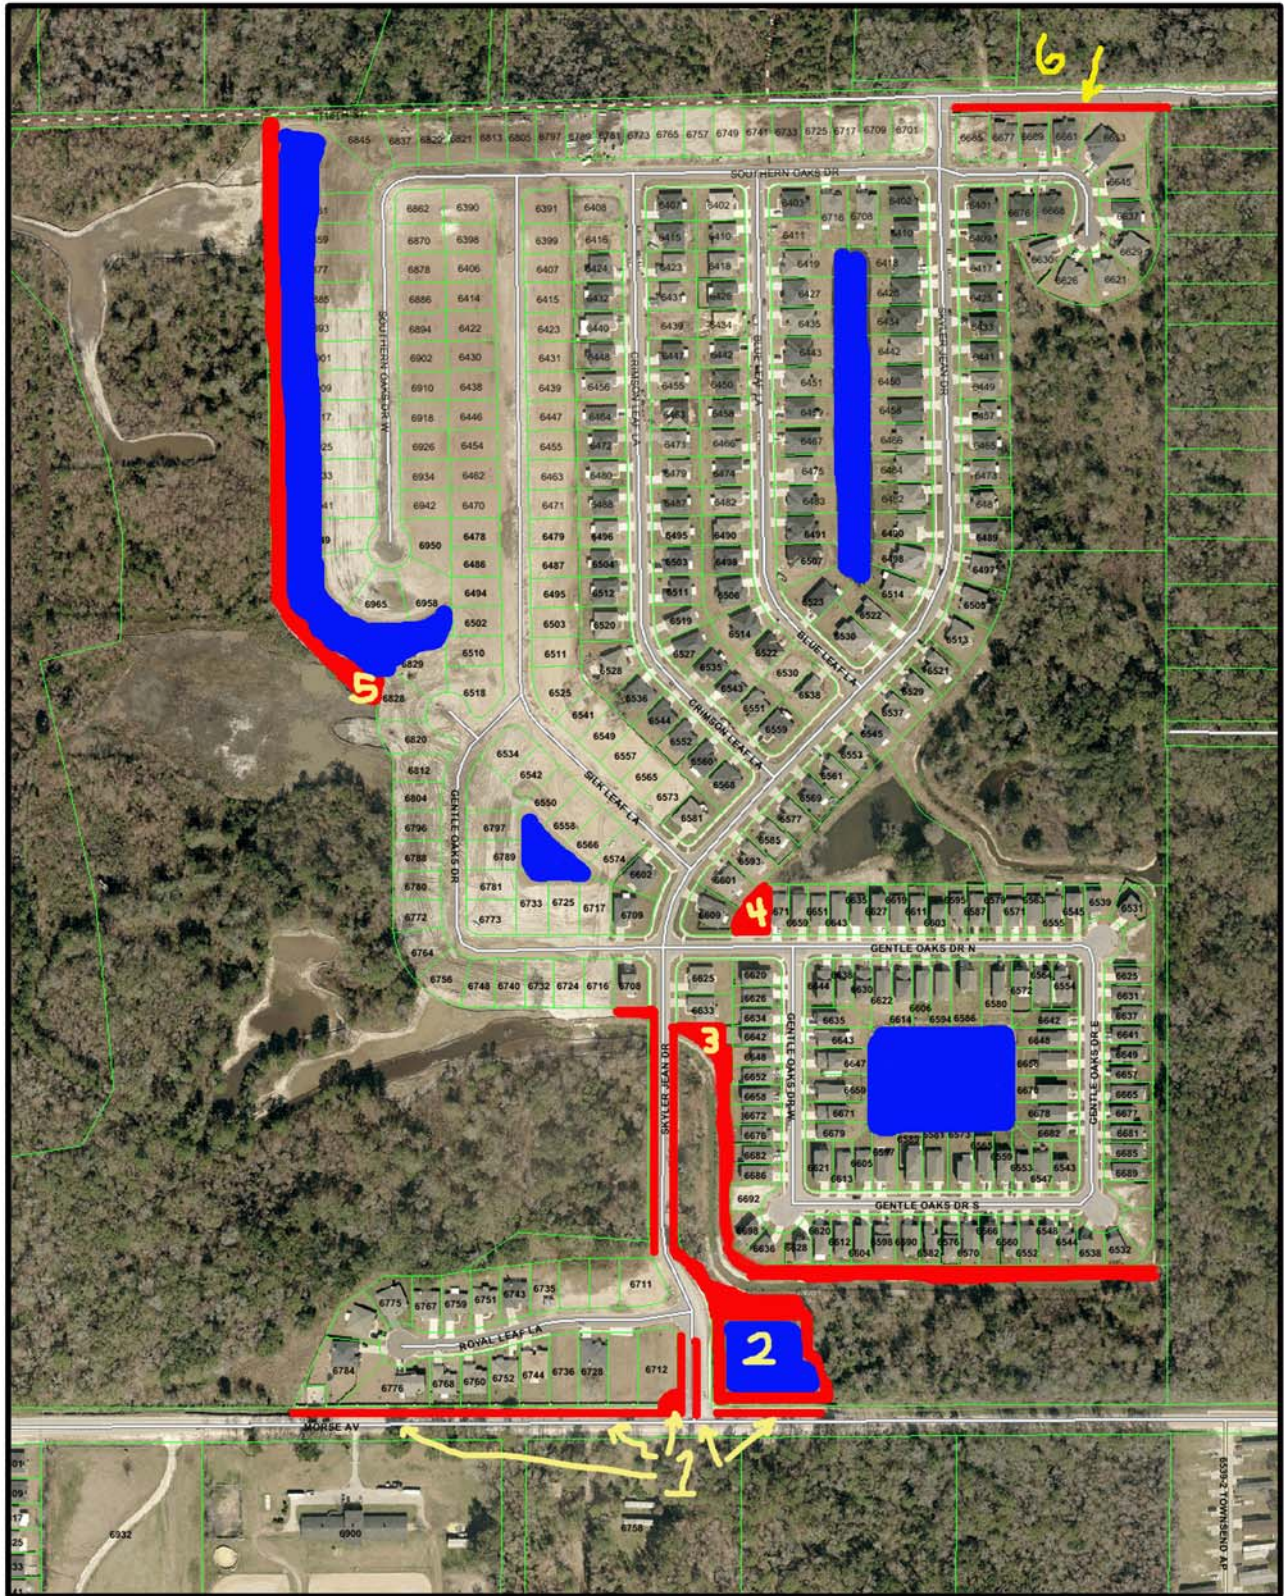

GENTLE WOODS SUBDIVISION AERIAL MAP

Gentle Woods Homeowners' Association, Inc.

Blue Areas: Lake Maintenance Areas (Monthly)
Red Areas: Lawn Maintenance Areas (Weekly)

Management Provided by Florida Property & Association Management, Inc.
Post Office Box 350210, Jacksonville, FL 32235-0210
(904) 757-7010 - Office & (904) 757-0170 Fax
www.FloridaPropertyMgmt.com